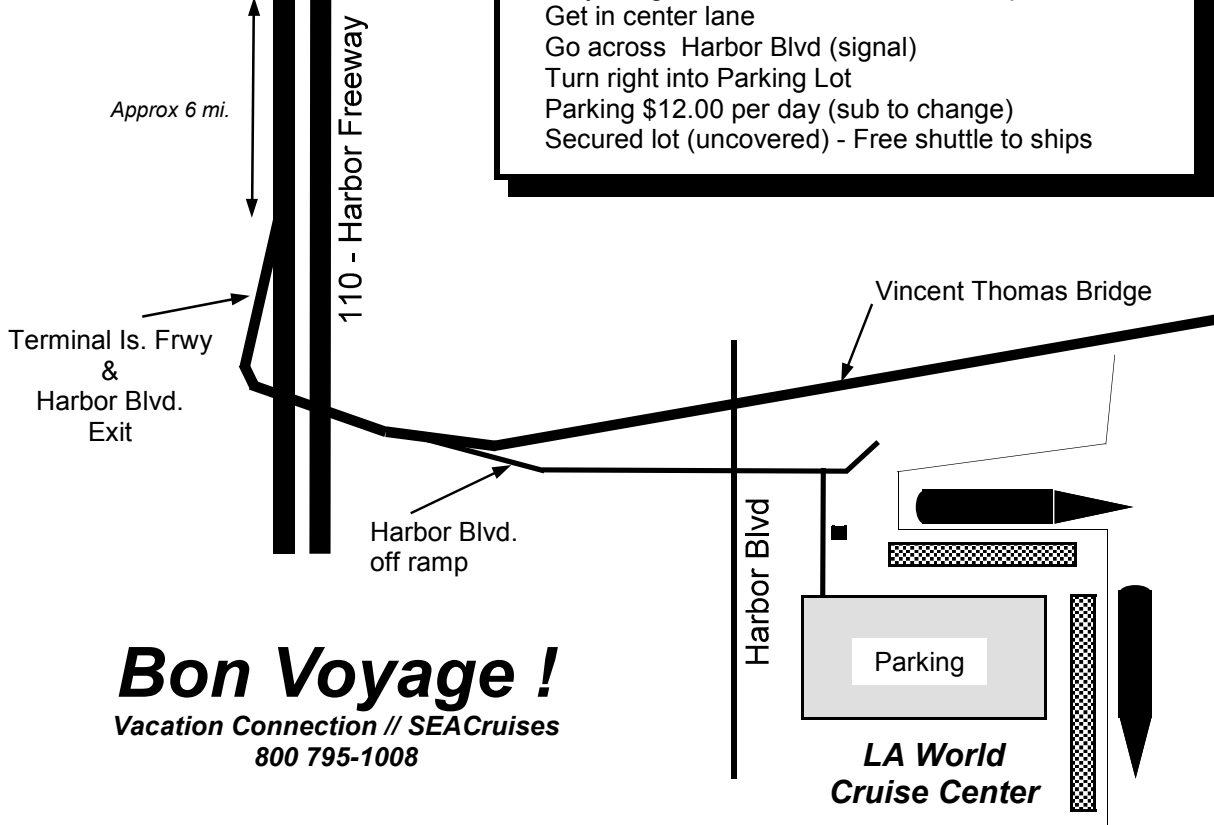

Map to Pier

Transfer from LAX
Supershuttle
 800 862-7771
 Approx \$35 per couple

Directions to Pier

Take Harbor Freeway (110) South
 Take Terminal Is. Frwy (47) / Harbor Blvd Exit
 Stay to right - Take Harbor Blvd off ramp
 Get in center lane
 Go across Harbor Blvd (signal)
 Turn right into Parking Lot
 Parking \$12.00 per day (sub to change)
 Secured lot (uncovered) - Free shuttle to ships

Bon Voyage !
 Vacation Connection // SEACruises
 800 795-1008

Ship Departure Times
 Please check your cruise tickets for
 embarkation times

Hint! After entering the main parking area stay to the right and drive all the way up to the boarding area for your ship. Drop off luggage with a porter at curbside (make sure tags are attached), then have one person drive back around and park car.